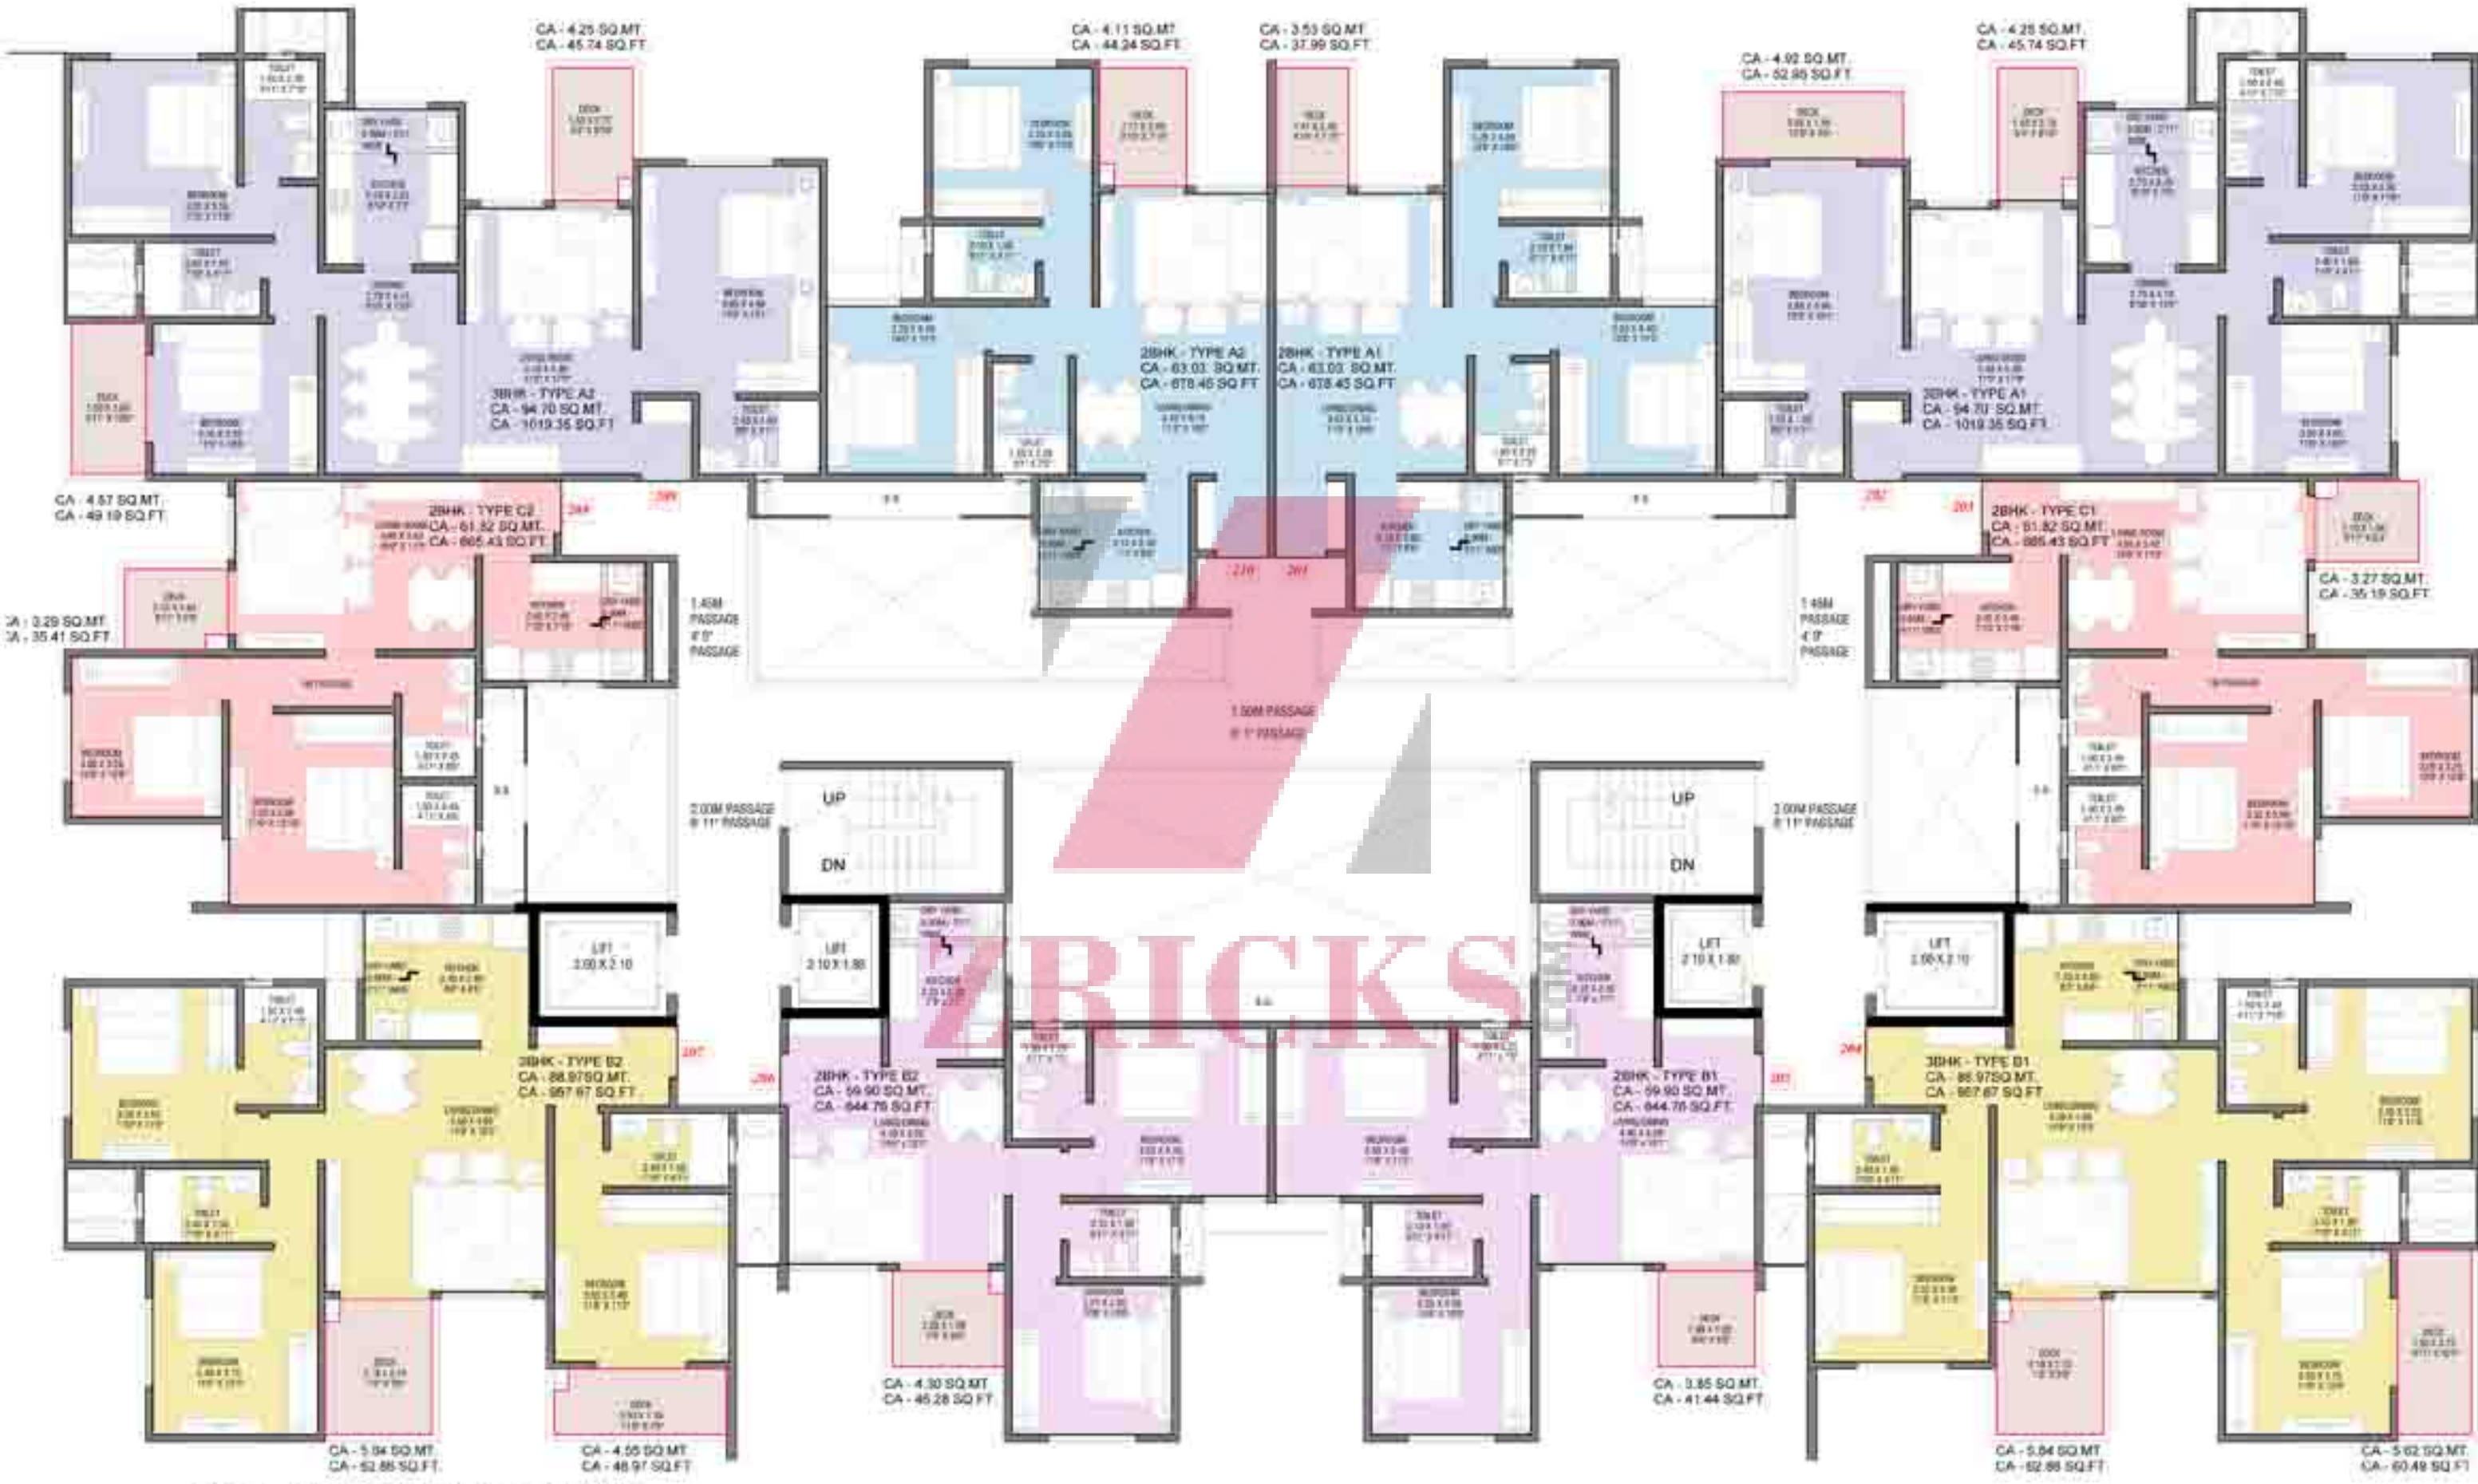

KITCHEN PLATFORM

- ▶ Kitchen Platform - Glazed tile dado 2' above Kitchen Platform
- ▶ Toilets - Glazed tile dado upto lintel

DOORS

- ▶ Main Door - Designer Bothside Laminated flush Door
- ▶ Other Doors - Bothside Laminated flush Door
- ▶ Attached Terrace Doors - Anodized aluminum Sliding doors with Mosquito mesh

AMIT'S
VED VIHAR
 KOTHRUD, PUNE

www.Zricks.com

SALE PLAN - EVEN FLOOR PLAN

SALE PLAN - ODD FLOOR PLAN